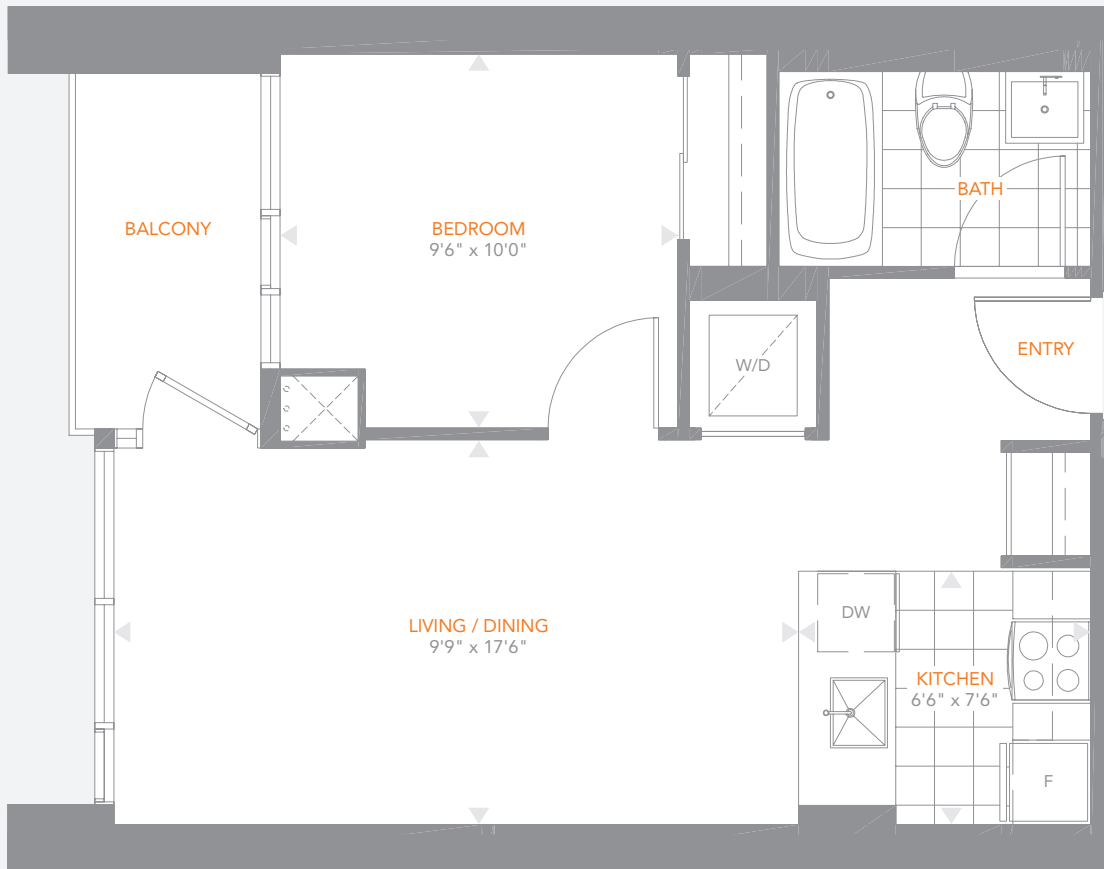

RESIDENCE 11

ONE BEDROOM (FLOORS 12, 14, 15)

546

 TOTAL SQ. FT.

503 SQ. FT. + BALCONY (43 SQ. FT.)

All areas and stated room dimensions are approximate. Sizes and specifications are subject to change without notice. Actual living area and balcony/terraces may vary from floor stated areas. All illustrations are artist's concept. E & O.E.